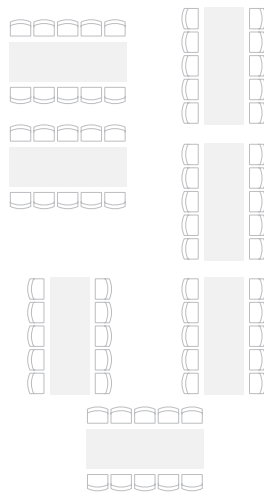

The Godrevy Room

BEAUTIFUL PANORAMIC SEA VIEWS

The Godrevy Room is located at the front of the Carbis Bay Hotel and has panoramic sea views across St Ives Bay. With plenty of light, a high ceiling and contemporary chic interiors, The Godrevy Room is the perfect blank canvas in which to personalise your ceremony. This room can be arranged so as you walk down the aisle you gaze over the horizon at the stunning sea views before you.

TABLE OPTIONS

Window
Conservatory End

Top Table x 6 guests
U Shape Table for x 24 guests
Capacity: 60

Window
Conservatory End

Long Table
x 20 guests per side
Capacity: 70

Window
Conservatory End

Long Table
x 20 guests per side
Capacity: 40

Window
Conservatory End

5ft Round Tables
x 10 people per table
Capacity: 70